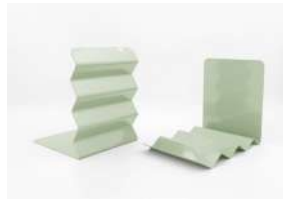

FICTION BOOKENDS

Transform any reading space with the brand new Fiction Bookend/ Stand, where sleek design meets unparalleled functionality. Crafted from premium-grade metal, this innovative accessory seamlessly blends style with practicality, making it a must-have for book lovers and design enthusiasts alike.

Arrange your books neatly or showcase a single book or record with ease.

Available Colors: Blush, Mint, Mustard, Pumpkin, Chocolate, Sage, Off-White, Charcoal, Beet, Denim and Pine.

NEW!

Fiction-Blush
(FICBLS)
1 blush bookend