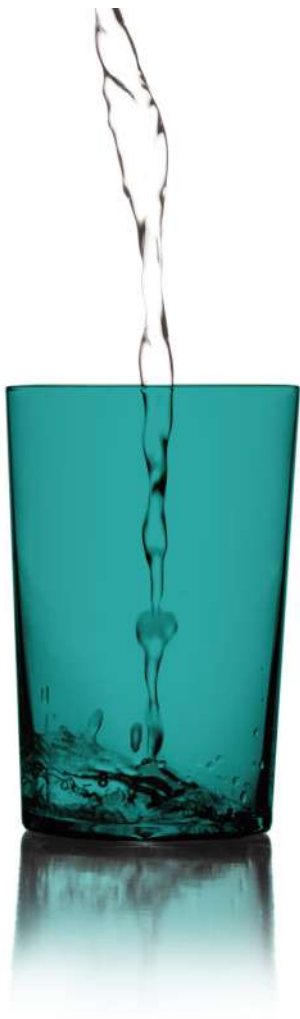

Monti-Aqua Mare
(MONAQMA)
Set of 4 cool variety glasses
- 1 ea color